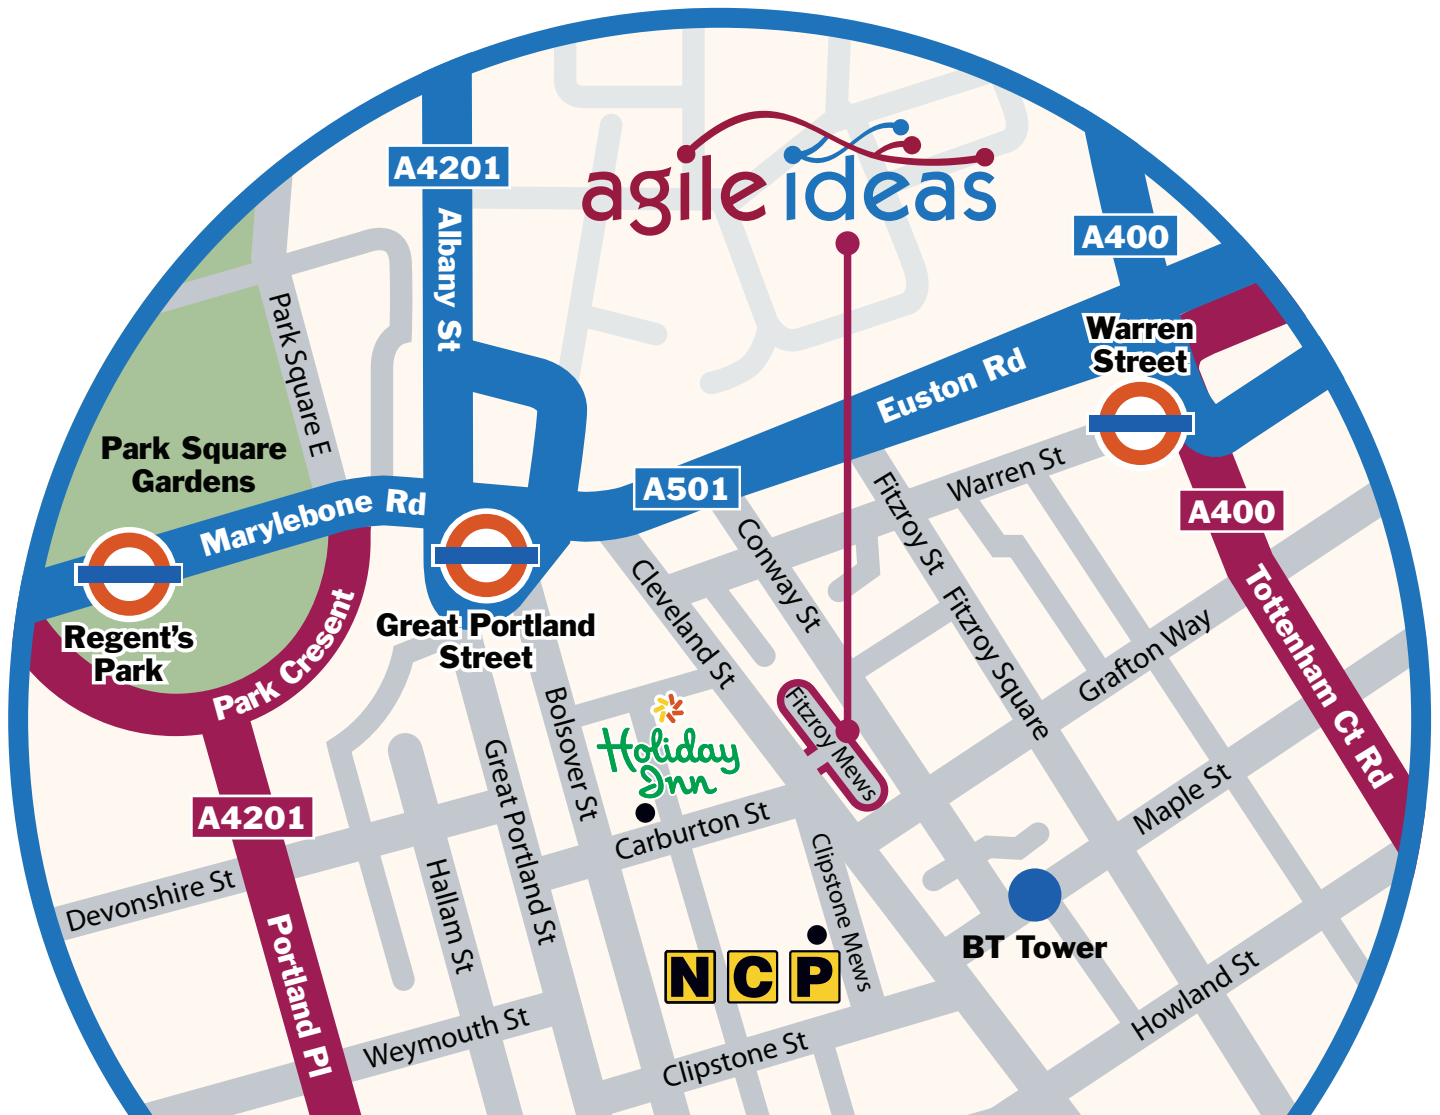

How to find us

Great Portland Street (Circle, Hammersmith & Metropolitan lines)

Exit the station on Euston Road. Continue east along Euston Road. Turn Right onto Cleveland. Continue straight and Fitzroy Mews will be on your left.

Warren Street (Northern & Victoria lines)

Exit the station and turn right onto Warren Street. Continue straight and turn left onto Cleveland Street. Continue straight and Fitzroy Mews will be on your left.

Buses that stop at Great Portland Street – 18, 27, 30 and 205.

Agile Ideas Ltd
12-13 Fitzroy Mews
London W1T 6DW
United Kingdom

Tel +44 (0) 207 099 1030
Fax +44 (0) 207 099 1031
Email info@agileideas.co.uk
www.agileideas.co.uk